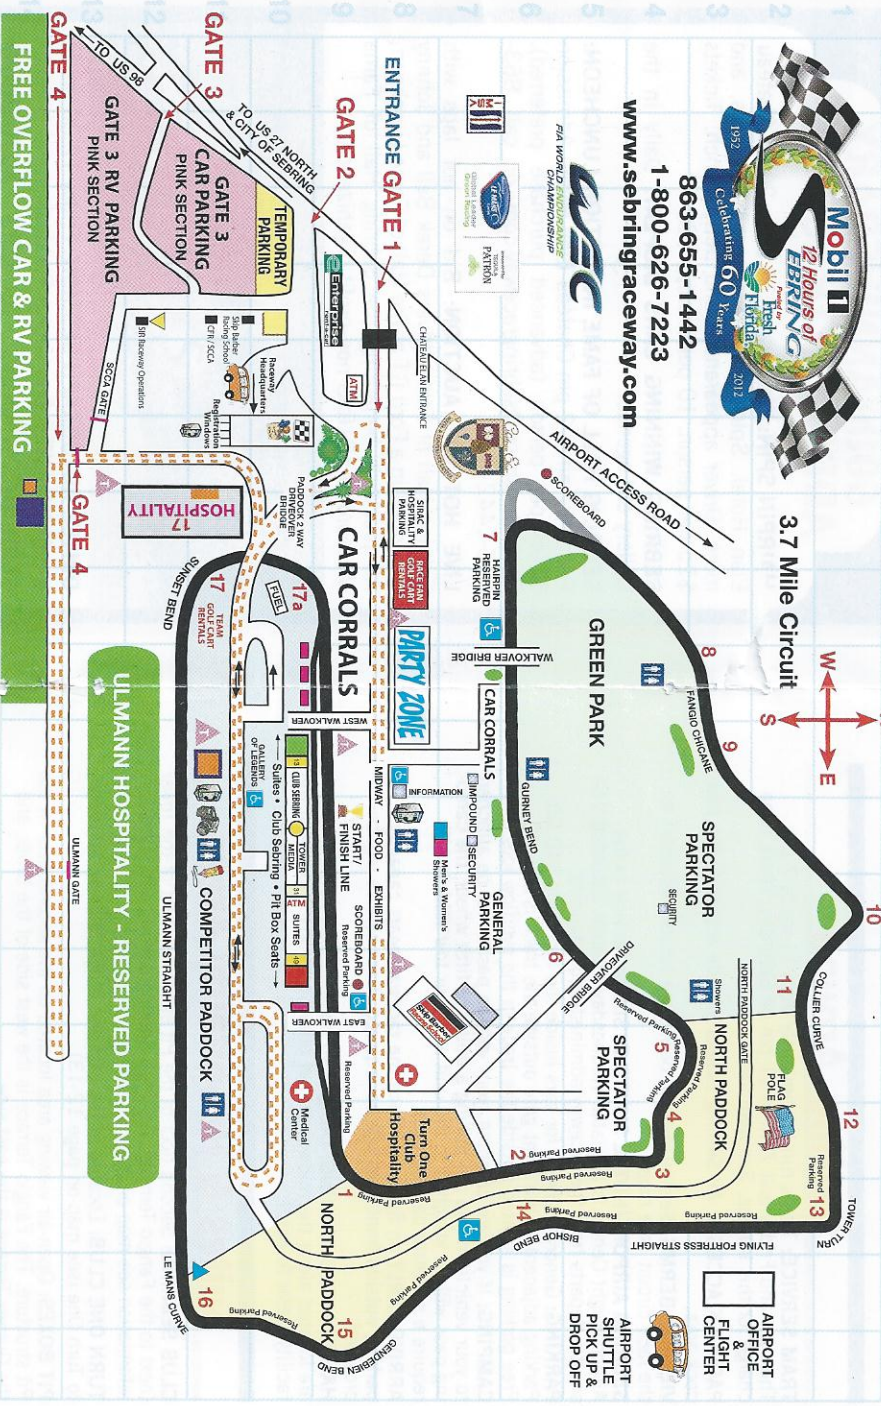

863-655-1442
1-800-626-7223
www.sebringraceway.com

- TRAM STOPS** (sign for location)
- TRAM ROUTE** (dashed line)
- TRAM FOR OVERFLOW** (dashed line)
- MOTORCYCLE FREE PARKING** (motorcycle icon)
- RESTROOMS** (toilet icon)
- PAY-PHONE** (phone icon)
- MEDICAL** (plus sign icon)
- TEAM PACKAGE PICK-UP** (checkered flag icon)
- TOWER** (tower icon)
- FANGIO TERRACE PIT BOX SEATS** (flag icon)
- GURNEY TERRACE PIT BOX SEATS** (flag icon)
- ALMS AUTOGRAPH SESSION** (flag icon)
- TURN ONE CLUB HOSPITALITY** (flag icon)
- TROPHY & CHALET** (trophy icon)
- VIEWING MOUND** (mound icon)
- AIRPORT SHUTTLE PICK UP / DROP OFF** (shuttle icon)
- HANDICAPPED PARKING** (wheelchair icon)
- CLUB SEBRING AND SUITE PARKING** (club icon)
- PHOTO SHUTTLE PICK UP / DROP OFF** (camera icon)
- FREE GRANDSTANDS** (checkered flag icon)
- VICTORY CIRCLE** (trophy icon)
- CLUB SEBRING AND SUITE SHUTTLE SERVICE THU & SAT** (shuttle icon)
- LOST & FOUND** (lost icon)
- CLUB SEBRING AND SUITE PARKING** (club icon)