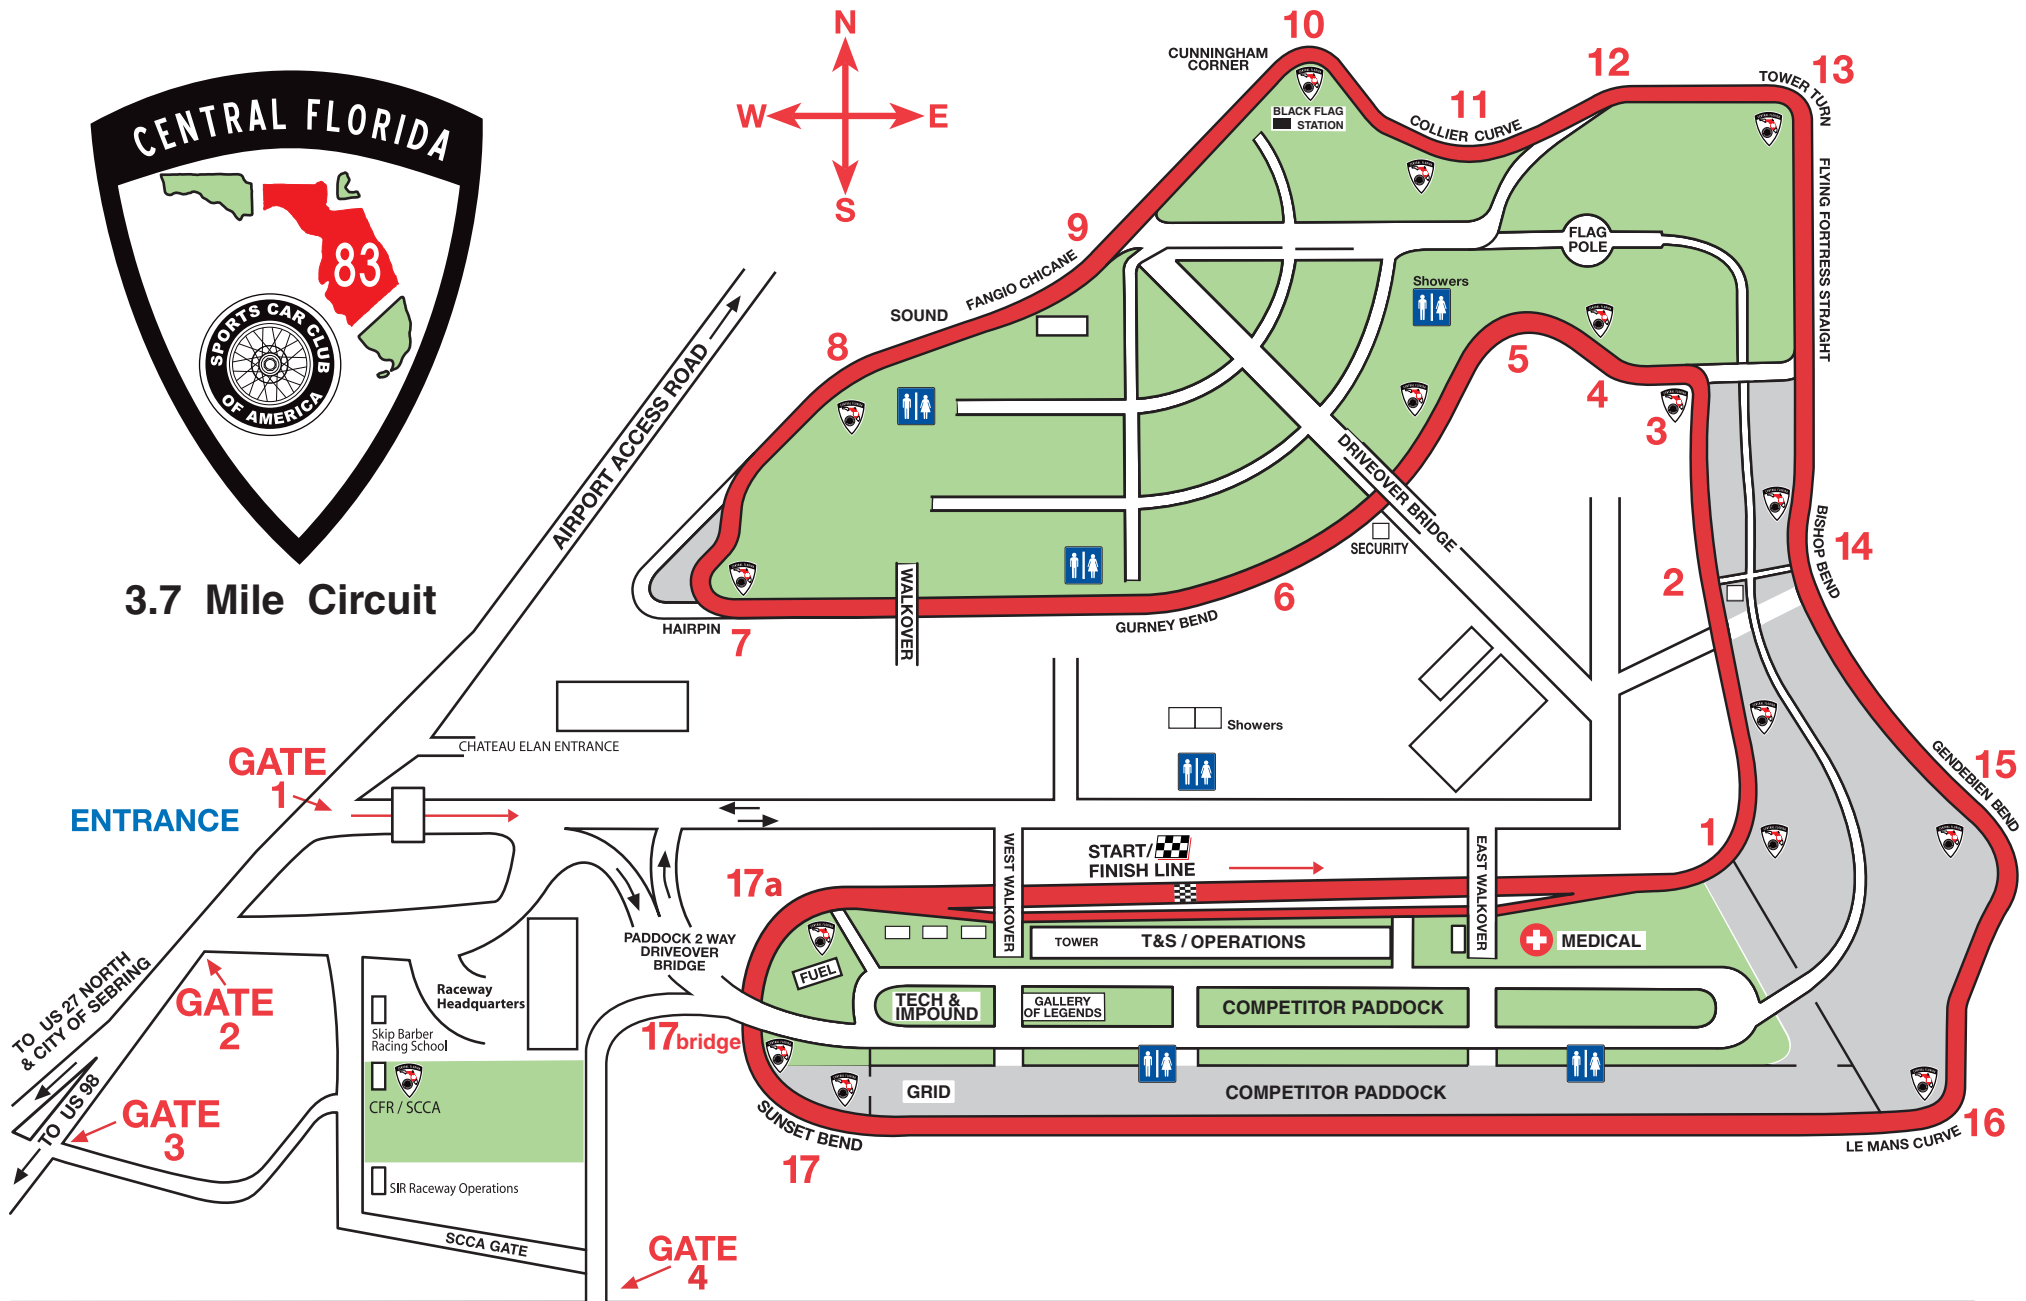

3.7 Mile Circuit

SCCA - CENTRAL FLORIDA REGION - SEBRING LONG COURSE